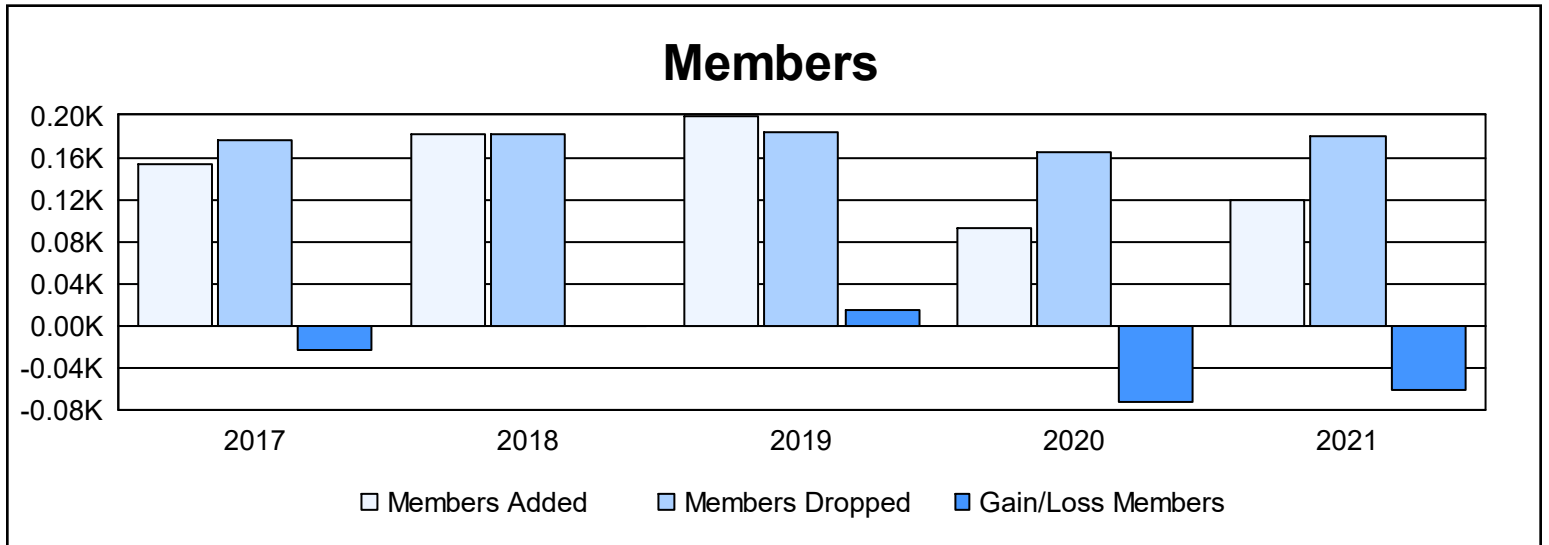

Year	New Clubs	Dropped Clubs	Gain/ Loss Clubs	New Members	Charter Members	Reinstate Members	Transfer Members	Total Member Added	Total Members Dropped	Gain/ Loss Members
2016-2017	0	2	-2	115	2	10	26	153	177	-24
2017-2018	0	0	0	165	1	6	9	181	182	-1
2018-2019	1	0	1	132	30	33	4	199	184	15
2019-2020	0	1	-1	78	3	7	4	92	165	-73
2020-2021	0	0	0	102	0	8	9	119	180	-61
<b>Average</b>	<b>0</b>	<b>1</b>	<b>0</b>	<b>118</b>	<b>7</b>	<b>13</b>	<b>10</b>	<b>149</b>	<b>178</b>	<b>-29</b>

### Membership Composition June 2021 Cumulative