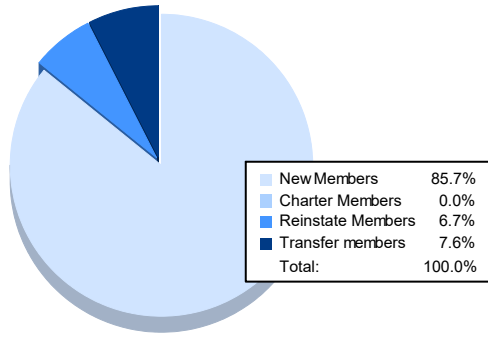

Year	New Clubs	Dropped Clubs	Gain/ Loss Clubs	New Members	Charter Members	Reinstate Members	Transfer Members	Total Member Added	Total Members Dropped	Gain/ Loss Members
2016-2017	0	2	-2	115	2	10	26	153	177	-24
2017-2018	0	0	0	165	1	6	9	181	182	-1
2018-2019	1	0	1	132	30	33	4	199	184	15
2019-2020	0	1	-1	78	3	7	4	92	165	-73
2020-2021	0	0	0	102	0	8	9	119	180	-61
<b>Average</b>	<b>0</b>	<b>1</b>	<b>0</b>	<b>118</b>	<b>7</b>	<b>13</b>	<b>10</b>	<b>149</b>	<b>178</b>	<b>-29</b>

### Membership Composition June 2021 Cumulative