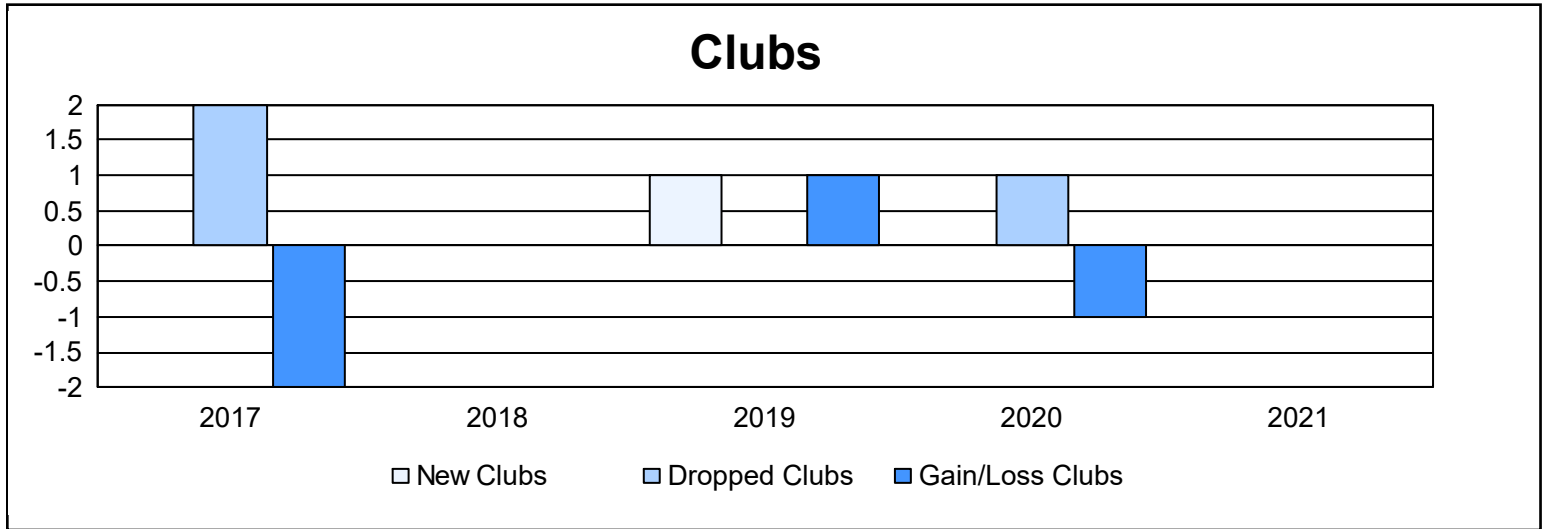

Year	New Clubs	Dropped Clubs	Gain/ Loss Clubs	New Members	Charter Members	Reinstate Members	Transfer Members	Total Member Added	Total Members Dropped	Gain/ Loss Members
2016-2017	0	2	-2	115	2	10	26	153	177	-24
2017-2018	0	0	0	165	1	6	9	181	182	-1
2018-2019	1	0	1	132	30	33	4	199	184	15
2019-2020	0	1	-1	78	3	7	4	92	165	-73
2020-2021	0	0	0	102	0	8	9	119	180	-61
<b>Average</b>	<b>0</b>	<b>1</b>	<b>0</b>	<b>118</b>	<b>7</b>	<b>13</b>	<b>10</b>	<b>149</b>	<b>178</b>	<b>-29</b>

### Membership Composition June 2021 Cumulative